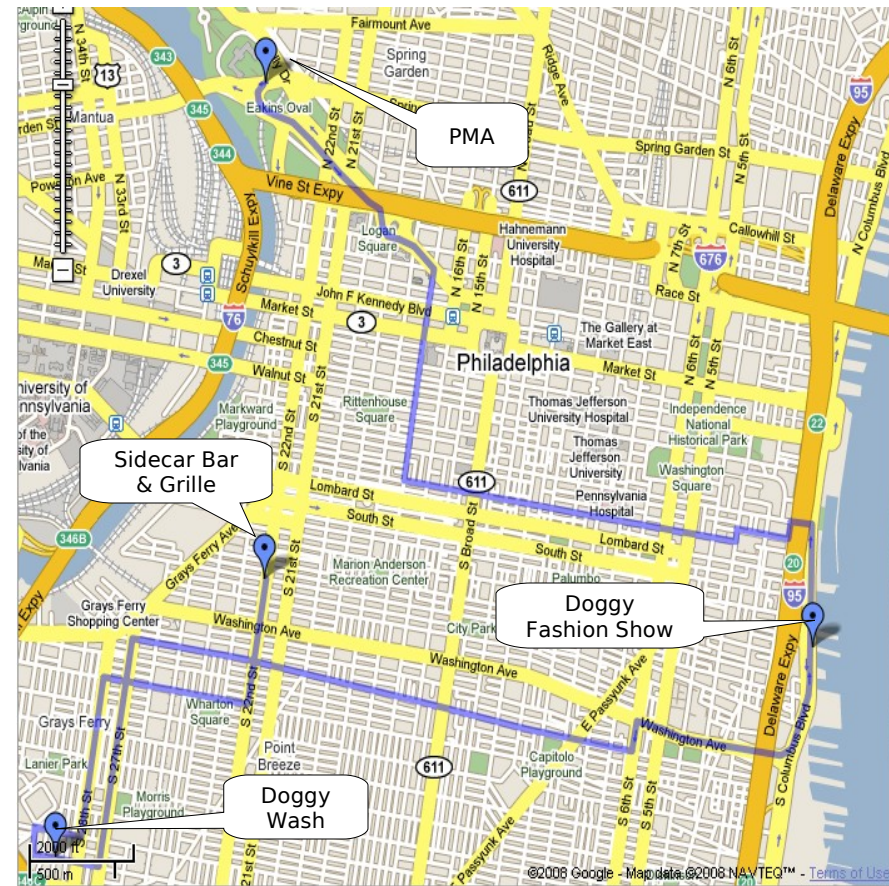

For more info see: <http://www.phillypaws.org/>

Sunday, May 8, 2008. Meet at the Philadelphia Art Museum Steps. Bike to the Docksides and spend 1 hr photographing stylish dogs. Next, head to a dog wash for some soap, suds, and wet dogs. Spend 1 hr taking pictures at this fundraiser event. End at the Side Car café for dinner.

About the ride: 9.14 mi.

About the photog: Indoors, outdoors, moving subjects.

1. Doggy Fashion Show

It's your time to be pet paparazzi! PAWS is sponsoring a Doggy Fashion show at the Residences at the Docksides. Take some stylish picture of posh pups as they strut their stuff.

2. Doggy Wash/Foster Animal Showcase

Take candid shots of soapy dogs and foster animals. Capture the interaction of pets and people at this fundraiser event

3. Sidecar Bar & Grille

A neighborhood bar in the Graduate hospital area with that neighborly feel. Enjoy good eats and good company.